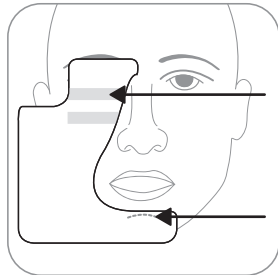

CPAPMAN.COM
BEST SERVICE SINCE 1997

Click Here To Order Today

PHILIPS
RESPIRONICS

Amara | FULL FACE MASK SIZING GAUGE [REF]1090299

1090204 [1090224] L

1090203 [1090223] M

1090202 [1090222] S
RS 1090201 [1090221]